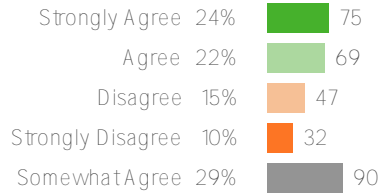

Your average

66%

320 responses

District average: 70% Washington Elementary School District

How did people respond?

Q.1: Students in my school can disagree with each other without using physical contact.

Favorable: 78%

Q.2: Students in my school do not bully other students.

Favorable: 44%

Q.3: I do not worry about my physical safety while at school.

Favorable: 65%

Q.4: If a student is bullied in school, they know how to get help.