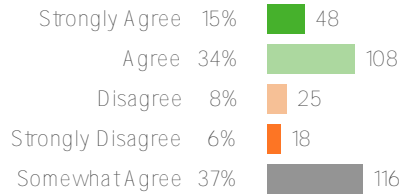

Your average

66%

320 responses

District average: 70% Washington Elementary School District

How did people respond?

Q.1: Students in my school can disagree with each other without using physical contact.

Favorable: 78%

Q.2: Students in my school do not bully other students.

Favorable: 44%

Q.3: I do not worry about my physical safety while at school.

Favorable: 65%

Q.4: If a student is bullied in school, they know how to get help.