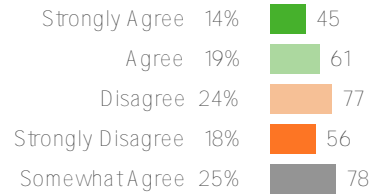

Your average

66%

320 responses

District average: 70% Washington Elementary School District

How did people respond?

Q.1: Students in my school can disagree with each other without using physical contact.

Favorable: 78%

Q.2: Students in my school do not bully other students.

Favorable: 44%

Q.3: I do not worry about my physical safety while at school.

Favorable: 65%

Q.4: If a student is bullied in school, they know how to get help.